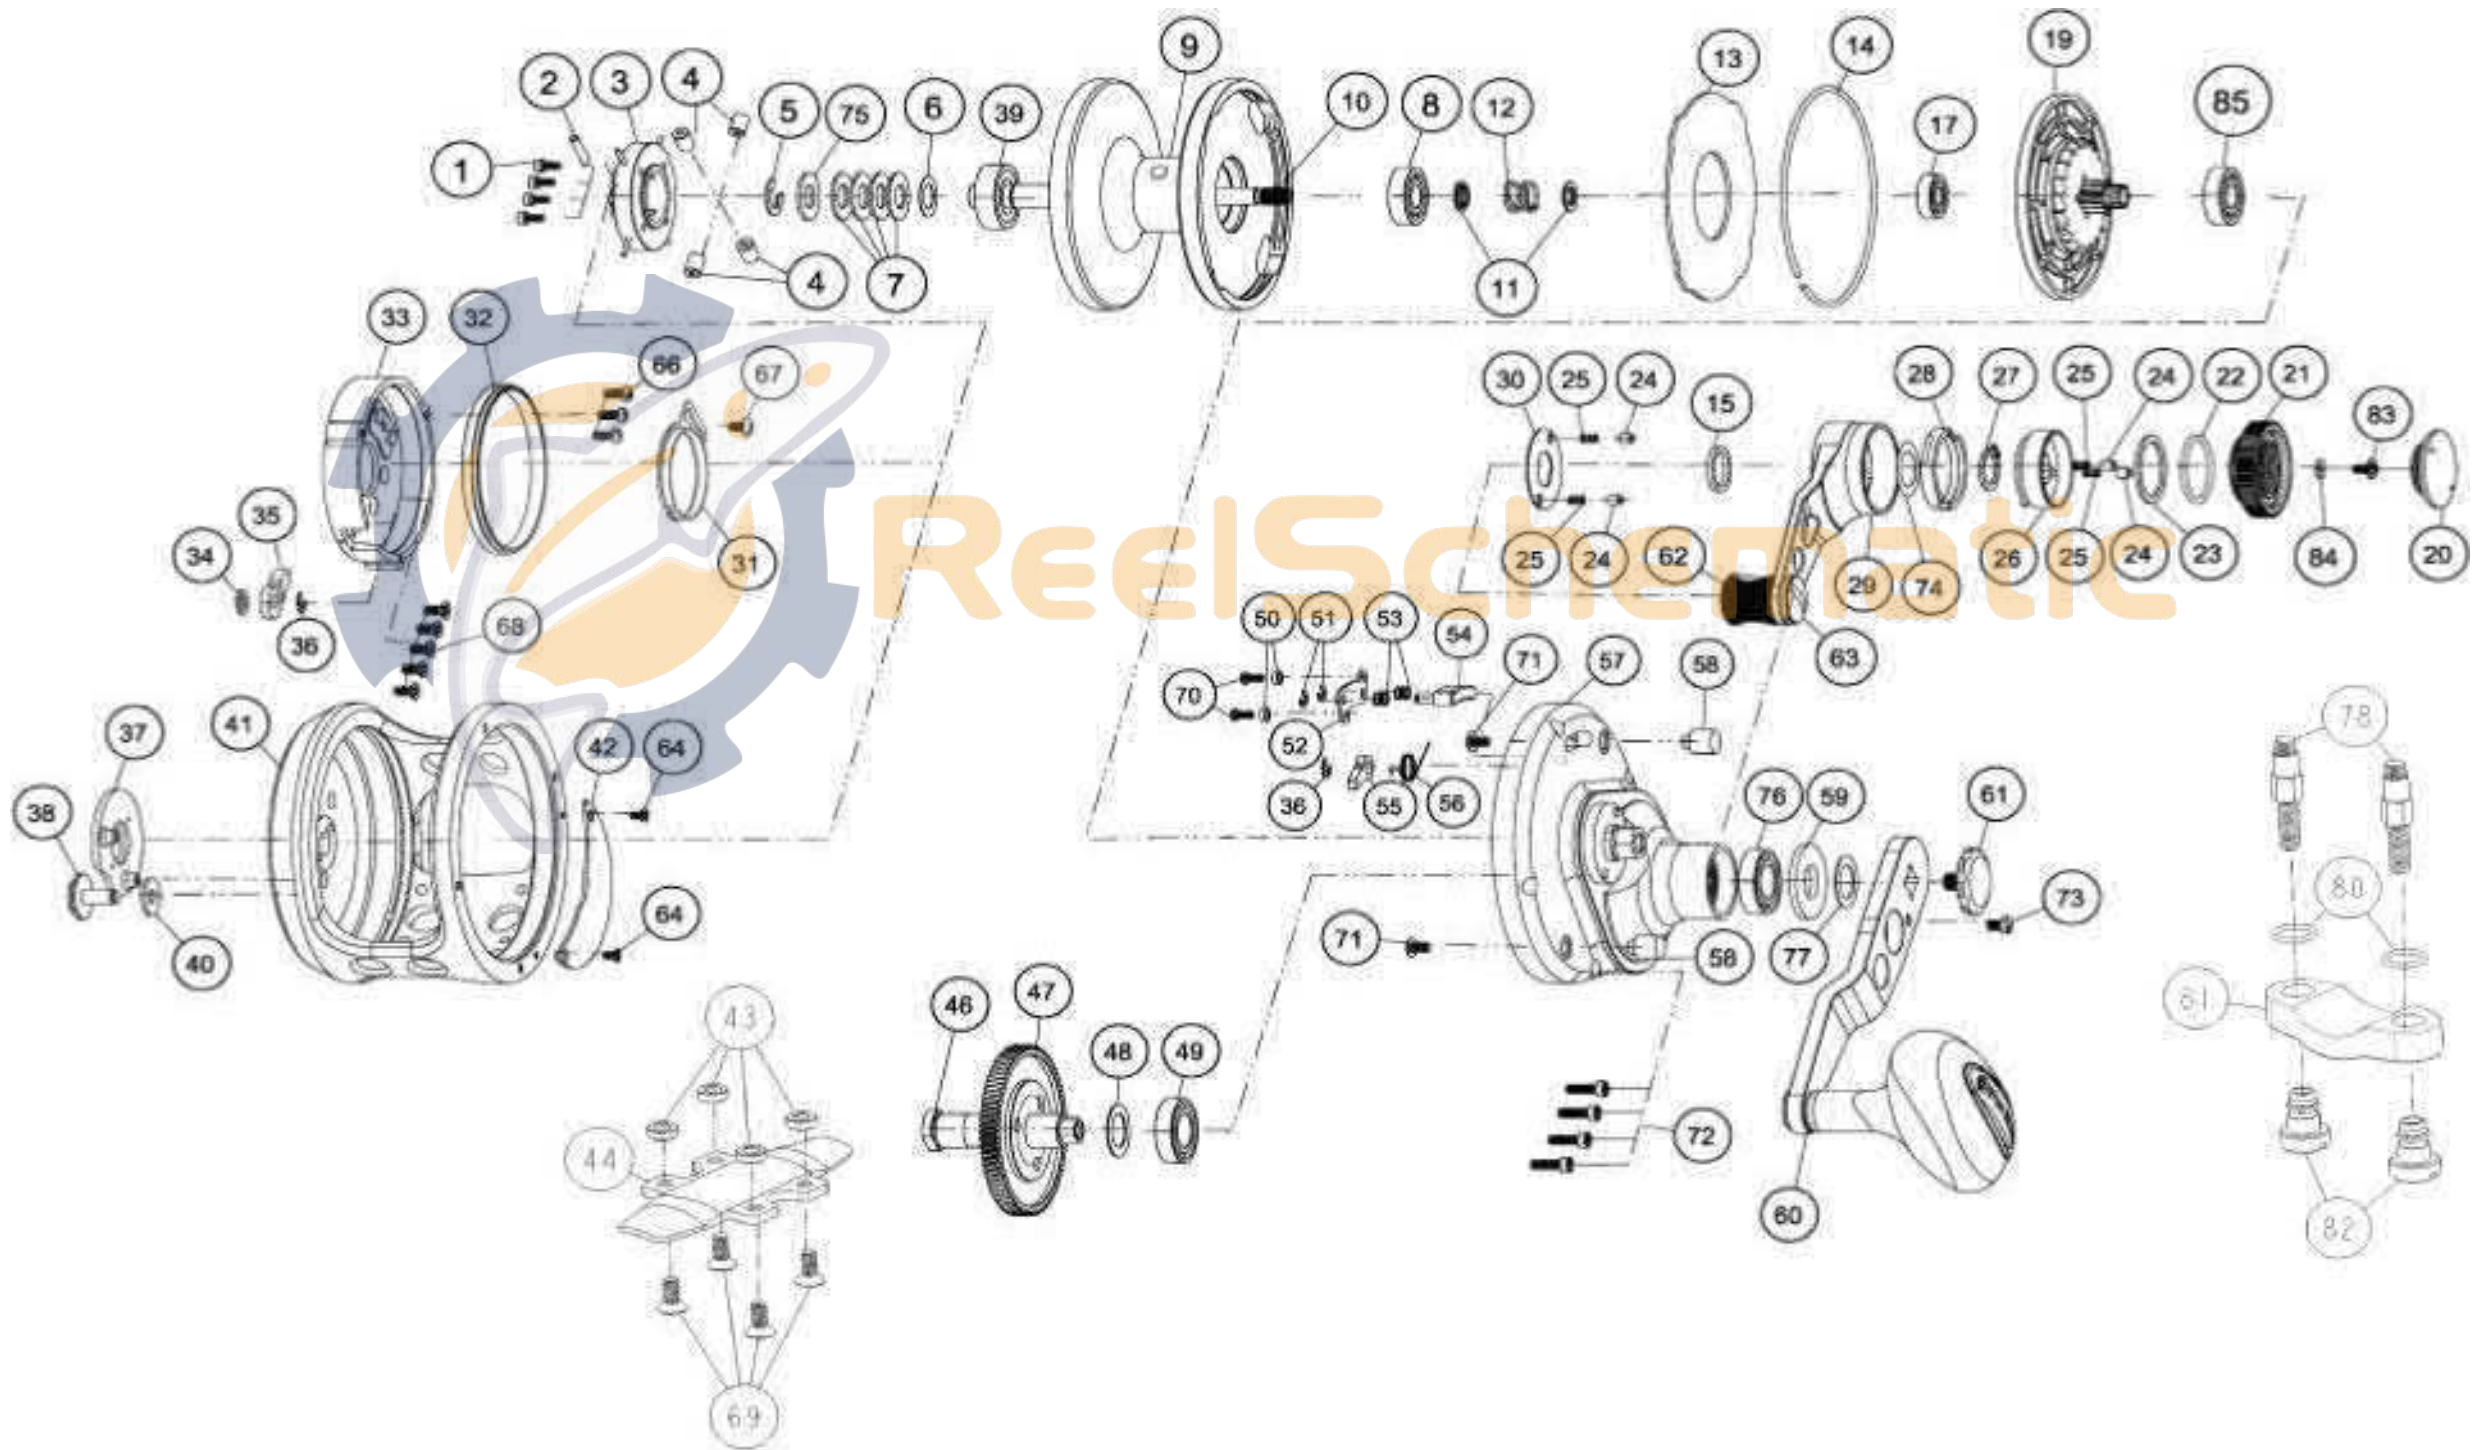

## Fin-Nor Marquesa MA16 Reel Part List

Key #	Description	Part No.	Qty.	Key #	Description	Part No.	Qty.
1	Screw	DF053-01	4	43	Spacer	CF094-01	4
2	Spool Shaft Pin	DF093-01	1	44	Reel Foot	HF106-01	1
3	Bait Click Ratchet Assembly	BF329-01	1	46	Crank Shaft	BF008-01	1
4	Brake Shoe	CF044-01	4	47	Drive Gear	BF012-01	1
5	E-Ring	QW120-01	1	48	Adjustment Washer	DF035-01	1
6	Washer	BF121-01	1	49	Ball Bearing	CF017-03	1
7	Drag Spring	BF046-01	4	50	Spacer	CF081-01	2
8	Ball Bearing	CF117-01	1	51	E-Ring	NX090-01	2
9	Spool Assembly	HF321-01	1	52	Strike Button Plate	BF078-01	1
10	Spool Shaft	HF015-01	1	53	Strike Button Pin Spring	CF022-01	2
11	Collar	BF094-01	2	54	Strike Button	BF062-01	1
12	Spring	CF040-01	1	55	Anti Reverse Pawl	DF063-02	1
13	Drag Disc	BF059-01	1	56	Stopper Spring	BF096-01	1
14	Ring	BF080-01	1	57	Gear Side Cover Assembly	BF324-01	1
15	Bushing	DF017-01	1	58	Locating Collar	DF118-01	1
17	Ball Bearing	CF117-01	1	59	Handle Washer	BF054-01	1
18	Ratchet	BF091-01	1	60	Handle Arm Assembly	BF318-01	1
19	Pinion Assembly	HF311-01	1	61	Handle Nut	BF003-01	1
20	Pre Set Knob Cover	CF110-01	1	62	Drag Knob	CF055-01	1
21	Pre Set Knob	CF029-01	1	63	Drag Knob Screw	DF125-01	1
22	O-Ring	CF101-01	1	64	Screw	CF107-01	2
23	Friction Washer	DF121-01	1	67	Tapping Screw	QW125-02	1
24	Click Pin	CF098-01	2	68	Screw	TW107-04	5
25	Click Spring	DF114-01	2	69	Screw	DF065-01	4
26	Drag Cam B Assembly	CF353-01	1	70	Screw	LF057-01	2
27	Retaining Ring	JF075-01	1	71	Screw	QW123-01	1
28	Drag Cam A	CF028-01	1	72	Side Cover Screw	CF053-01	4
29	Drag Lever	BF055-01	1	73	Handle Nut Screw	CF065-01	1
30	Drag Lever Washer	DF038-01	1	74	Adjustment Washer	CF038-01	1
31	Click Spring	DF022-01	1	75	Collar	BF081-01	1
32	Brake Ring	BF042-01	1	76	Ball Bearing	TW058-02	1
33	Brake Ring Holder	HF129-01	1	77	Adjustment Washer	ZW032-01	1
34	Bait Click Lever Washer B	CF035-01	1	78	Rod Clamp Bolt	BF125-01	2
35	Bait Click Pawl	DF109-02	1	79	Nut	N/A	1
36	E-Ring	NX092-01	1	80	O-Ring	LF101-01	2
37	Badge	CF148-02	1	81	Rod Clamp	CF154-01	1
38	Bait Click Lever	BF109-01	1	82	Rod Clamp Nut	CF161-01	2
39	Ball Bearing	HF017-01	1	83	Screw	BF057-01	1
40	Bait Click Lever Washer A	BF032-01	1	84	Washer	BF038-01	1
41	Frame	HF001-01	1	85	Ball Bearing	BF017-02	1
42	Drive Gear Cover	BF143-01	1				